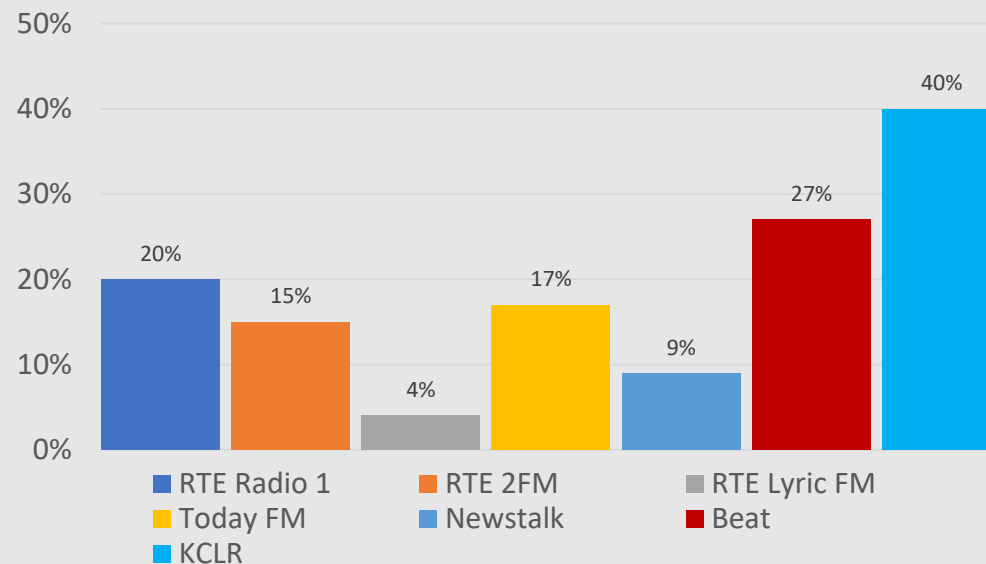


 **51,000**
DAILY LISTENERS

 **71,000**
WEEKLY LISTENERS

 **83,000**
MONTHLY LISTENERS

 **35,000**
MEN

 **36,000**
WOMEN

 **60,000**
HOUSEKEEPERS

■ KCLR
 ■ RTE Radio 1
 ■ RTE 2FM
 ■ RTE Lyric FM
■ Today FM
 ■ Newstalk
 ■ Beat
 ■ Other

 **49.9k** FOLLOWERS
247k AVG MONTHLY REACH

 **23.3k** FOLLOWERS
800k MONTHLY IMPRESSIONS

 **120k** MONTHLY USERS
1.4m MONTHLY VIEWS

Daily Reach v Competitors

Daily Reach 35+