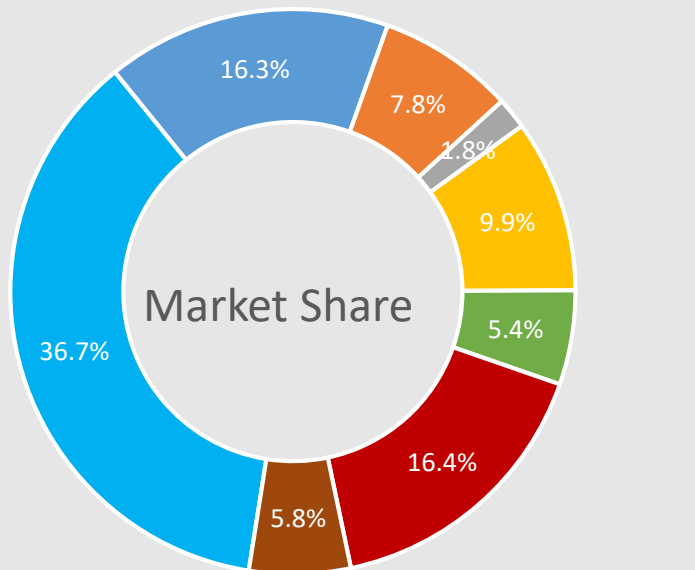


 **51,000**
DAILY LISTENERS

 **71,000**
WEEKLY LISTENERS

 **83,000**
MONTHLY LISTENERS

 **35,000**
MEN

 **36,000**
WOMEN

 **60,000**
HOUSEKEEPERS

■ KCLR
 ■ RTE Radio 1
 ■ RTE 2FM
 ■ RTE Lyric FM
■ Today FM
 ■ Newstalk
 ■ Beat
 ■ Other

 **49.9k** FOLLOWERS
247k AVG MONTHLY REACH

 **23.3k** FOLLOWERS
800k MONTHLY IMPRESSIONS

 **120k** MONTHLY USERS
1.4m MONTHLY VIEWS

Daily Reach v Competitors

Daily Reach 35+